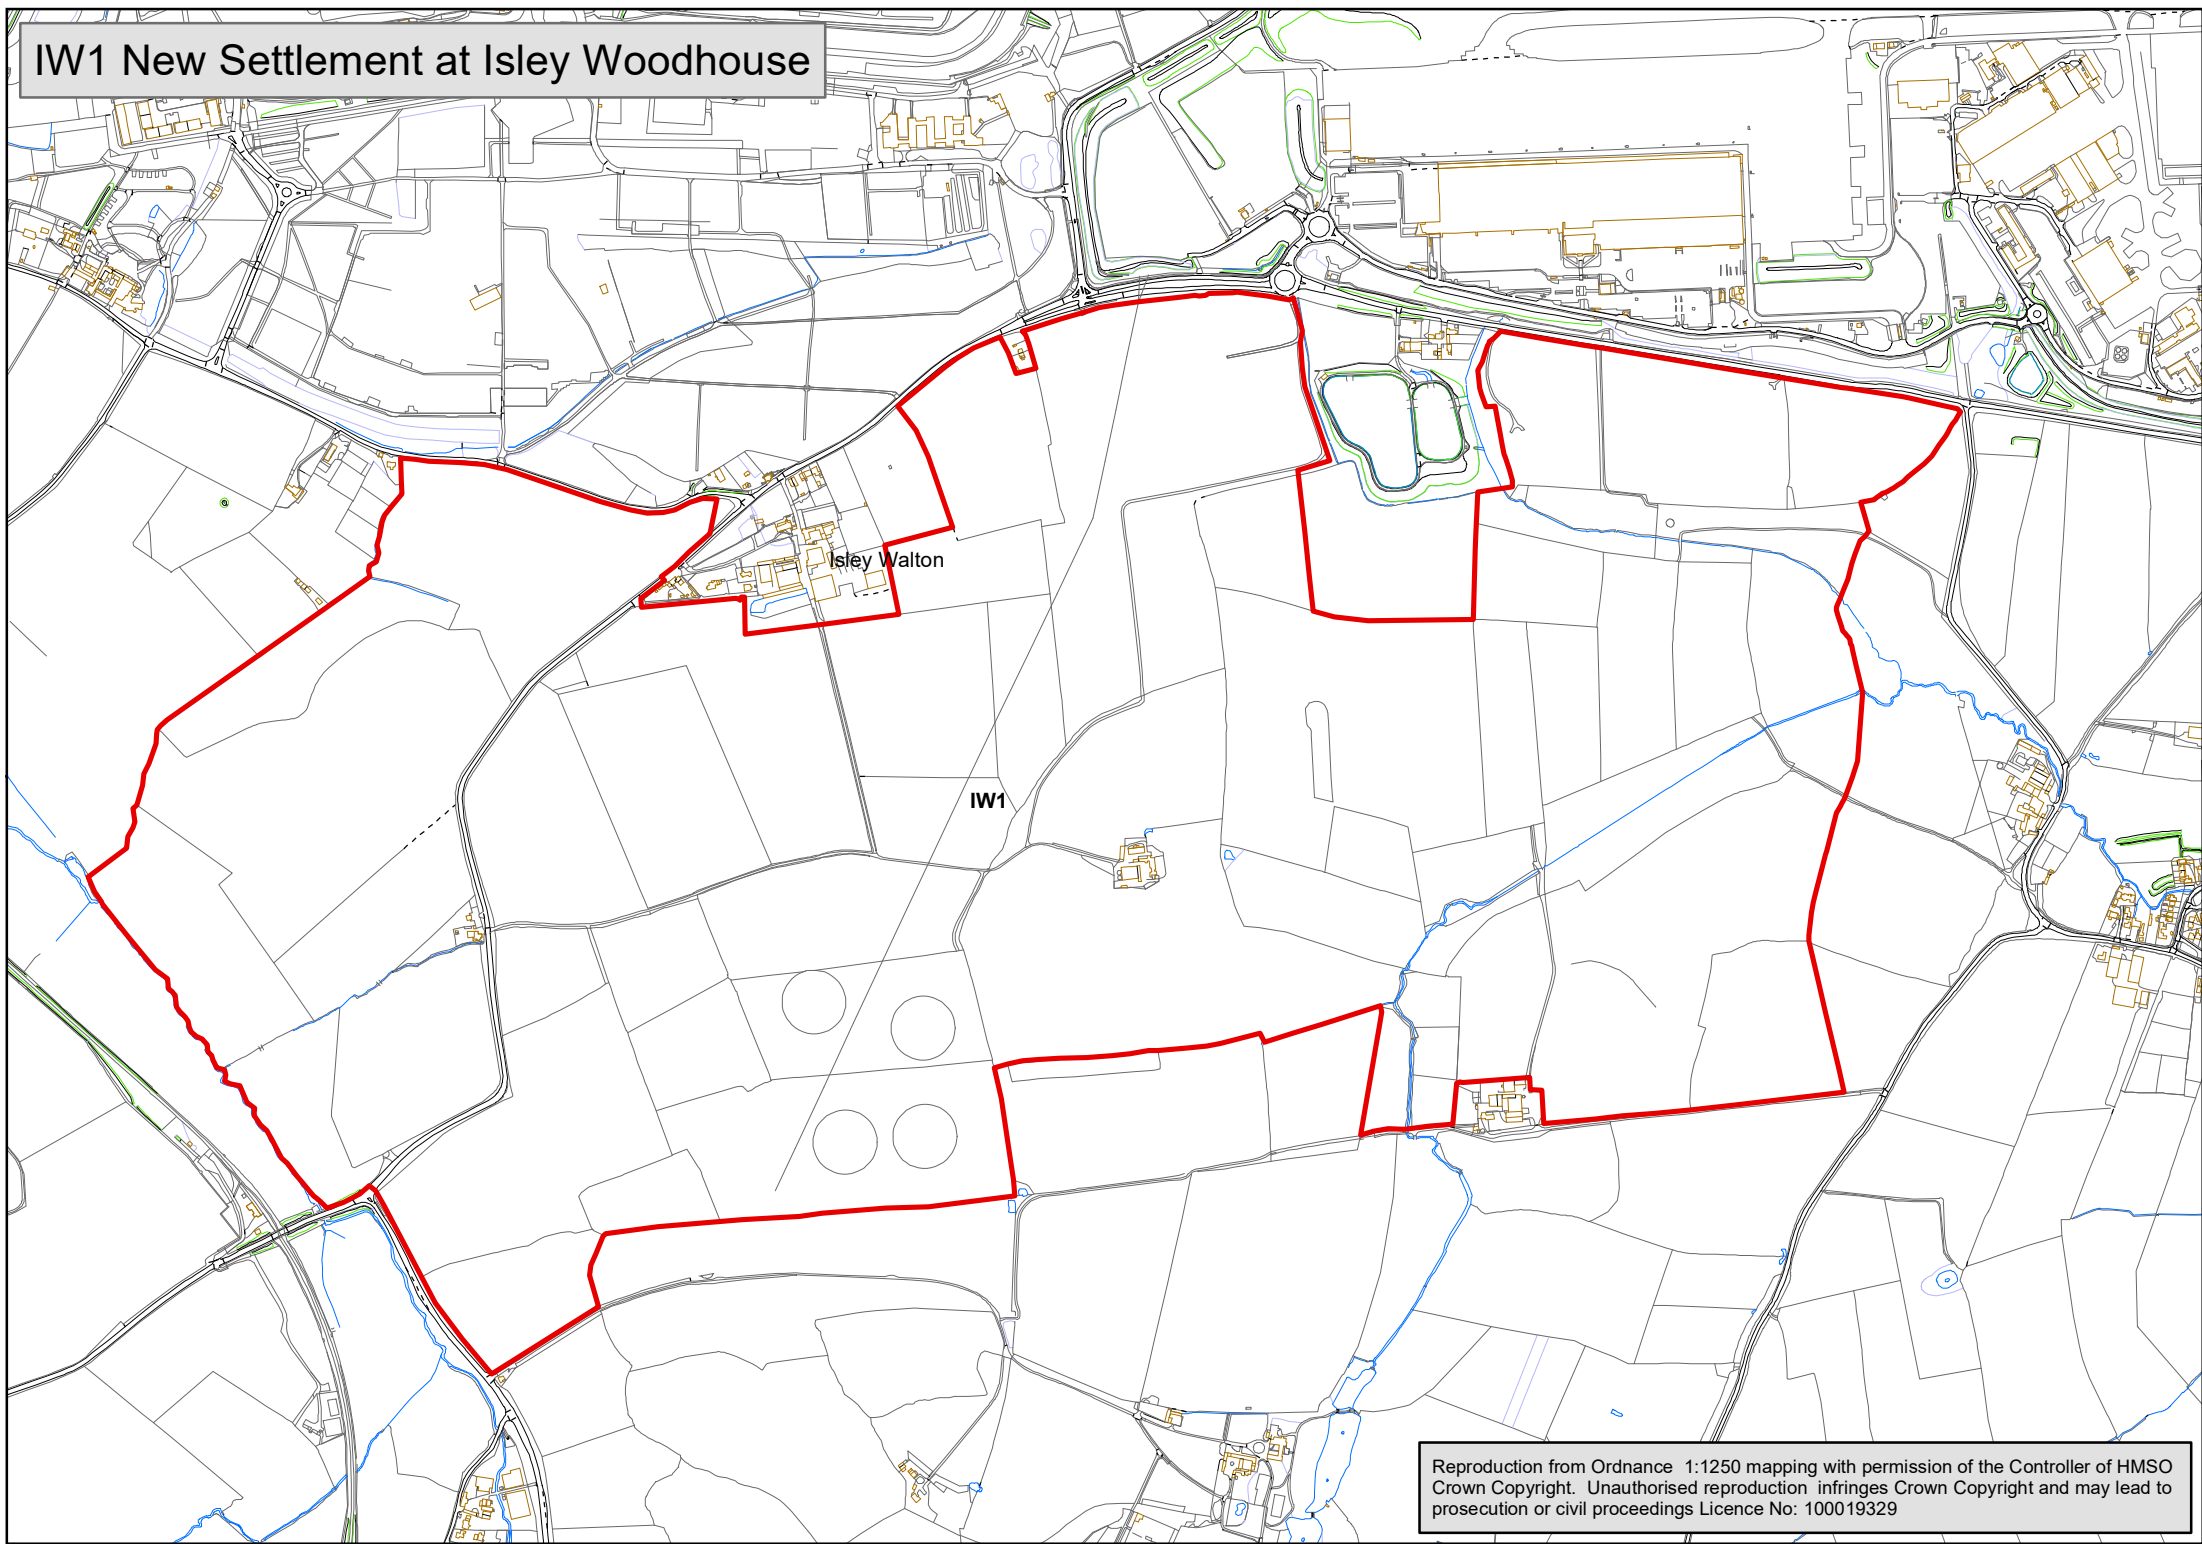

IW1 New Settlement at Isley Woodhouse

IW1

Isley Walton

Reproduction from Ordnance 1:1250 mapping with permission of the Controller of HMSO
Crown Copyright. Unauthorised reproduction infringes Crown Copyright and may lead to
prosecution or civil proceedings Licence No: 100019329

EMP90 Land south of the airport (Freeport)

EMP90

Diseworth

Reproduction from Ordnance 1:1250 mapping with permission of the Controller of HMSO
Crown Copyright. Unauthorised reproduction infringes Crown Copyright and may lead to
prosecution or civil proceedings Licence No: 100019329