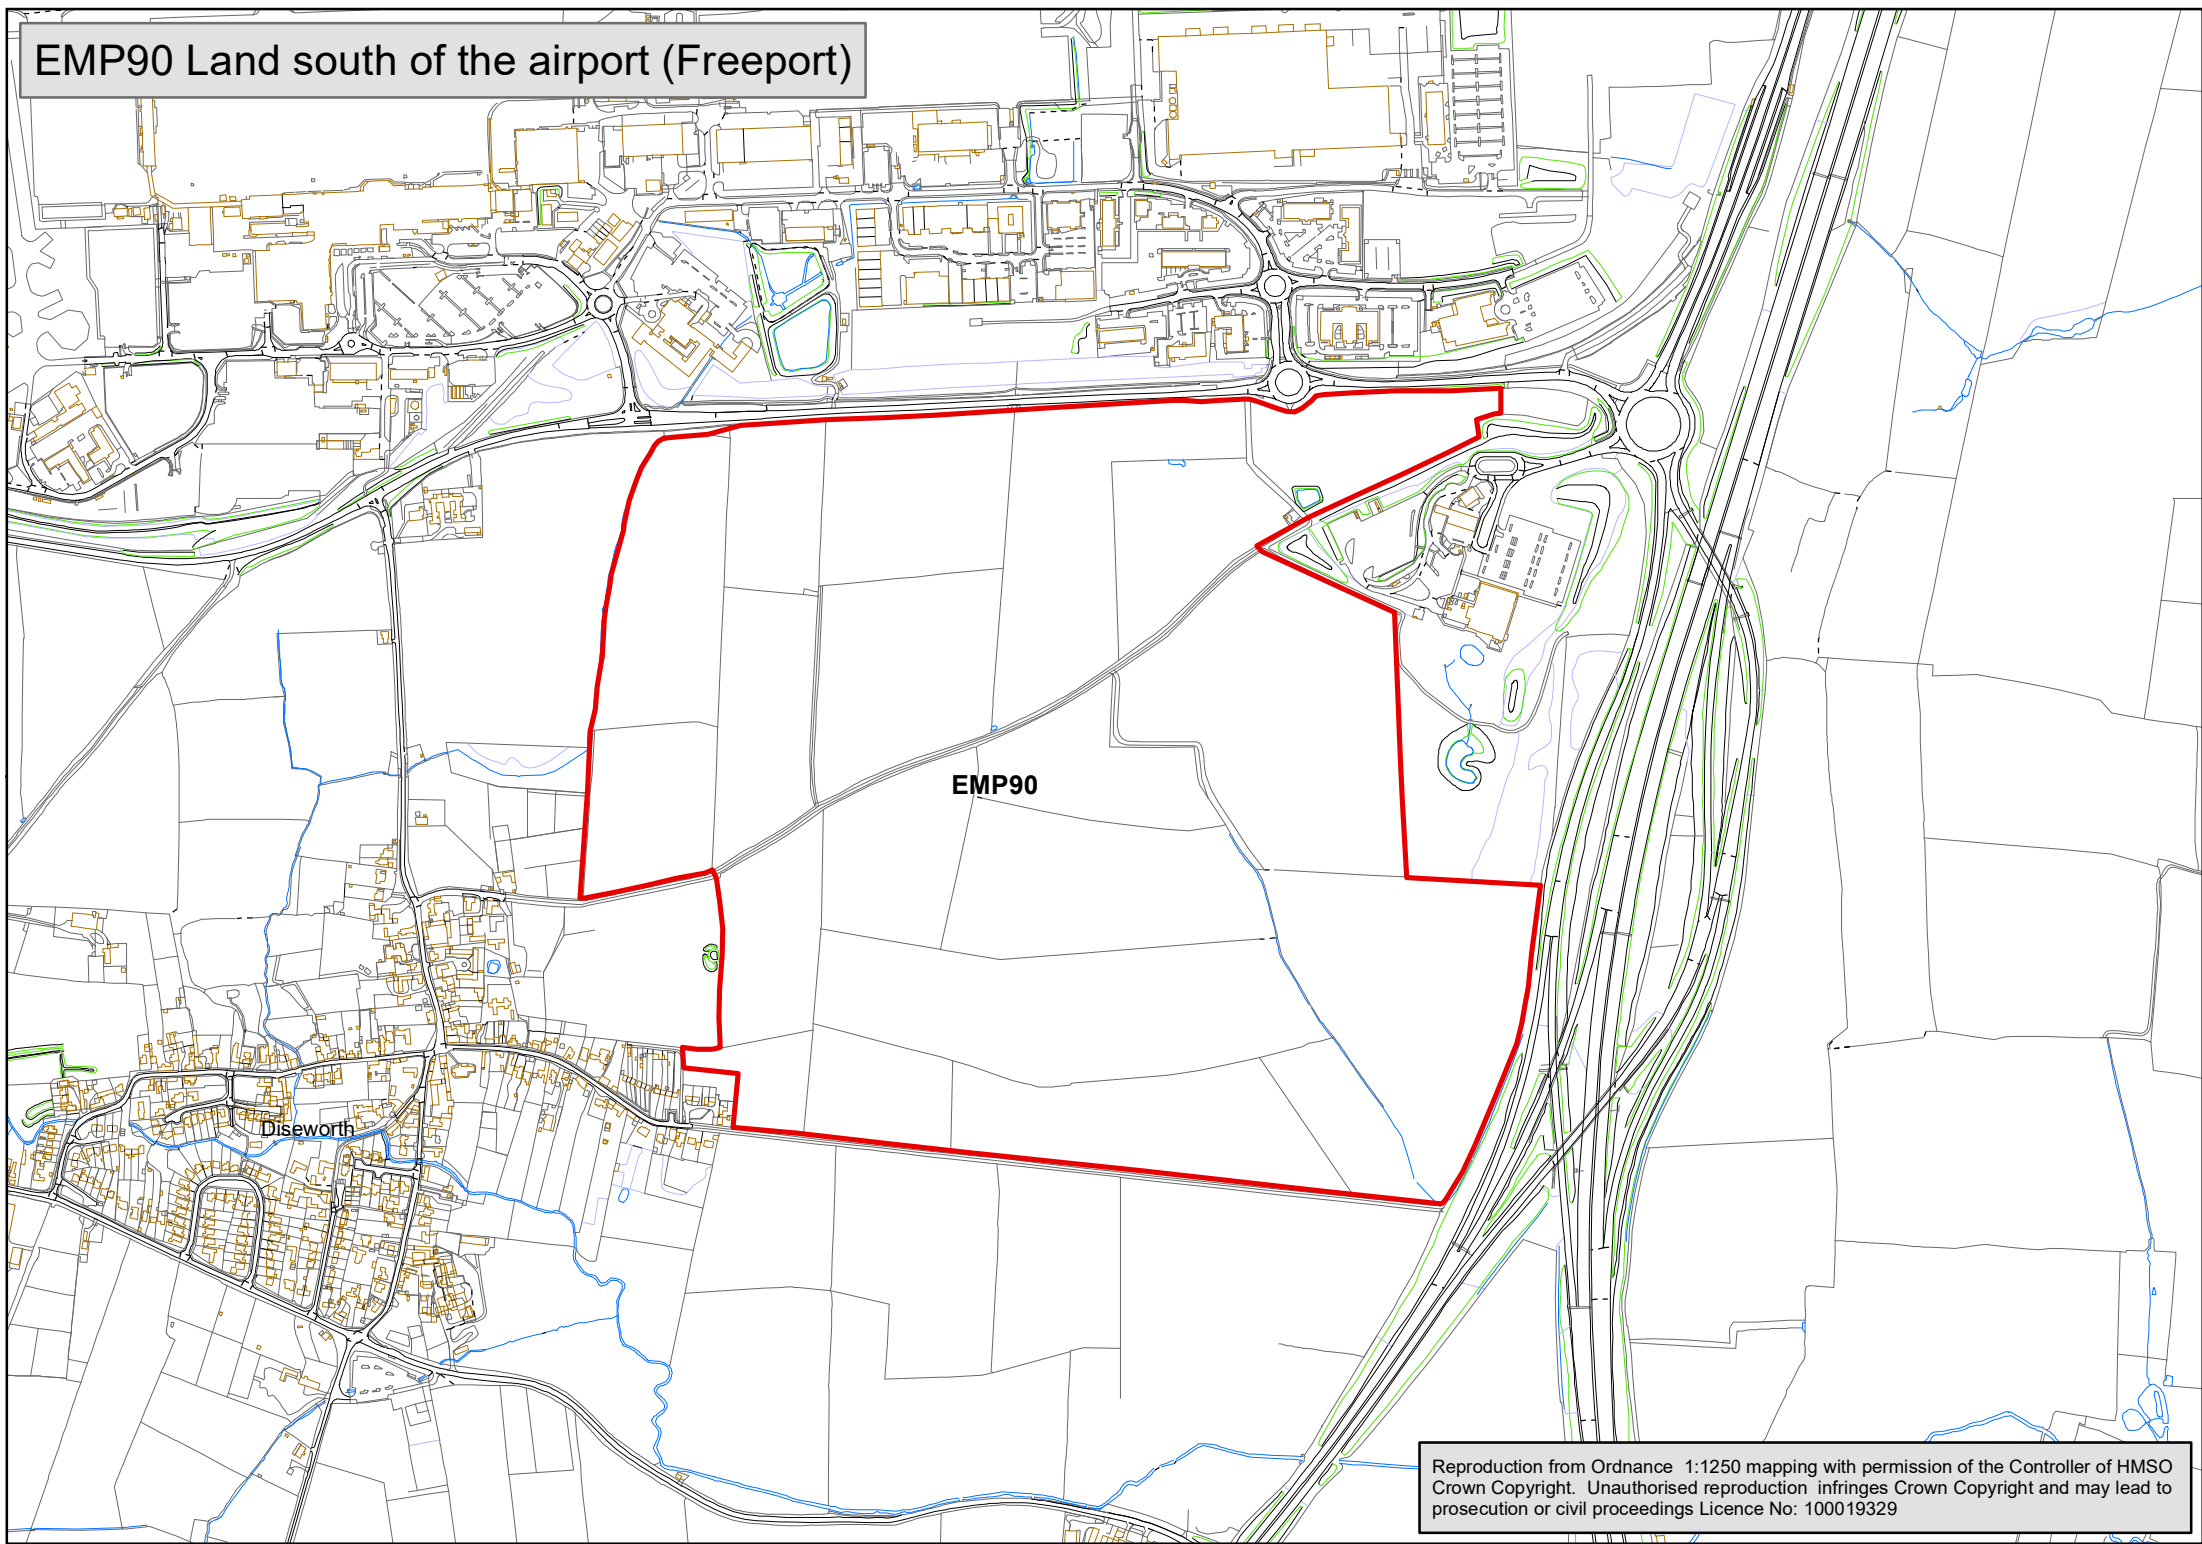

IW1 New Settlement at Isley Woodhouse

IW1

Isley Walton

Reproduction from Ordnance 1:1250 mapping with permission of the Controller of HMSO
Crown Copyright. Unauthorised reproduction infringes Crown Copyright and may lead to
prosecution or civil proceedings Licence No: 100019329

EMP90 Land south of the airport (Freeport)

EMP90

Diseworth

Reproduction from Ordnance 1:1250 mapping with permission of the Controller of HMSO
Crown Copyright. Unauthorised reproduction infringes Crown Copyright and may lead to
prosecution or civil proceedings Licence No: 100019329